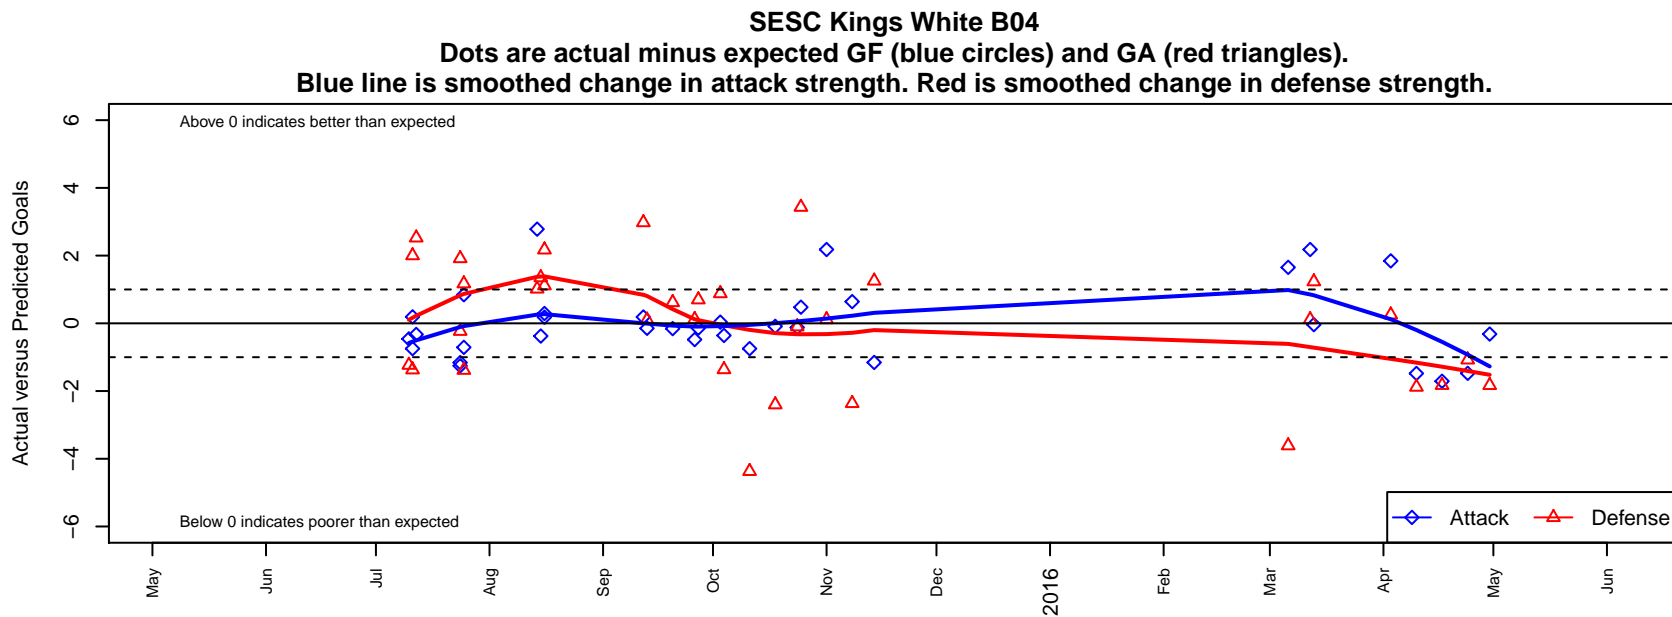

SESC Kings White B04

Southeast SC
 Portland, OR
 B04 total strength=-13
 attack=0.08 defense=0.04
 fall league = PTT B04 Div 2 Green
 spr league = Spr OYS B04 Div 2 White

alt names used:
 SESC Kings White
 SESC KINGS WHITE (OR)
 Southeast SC BU11 Kings white
 Southeast SC BU11 Kings white
 Southeast SC BU11 Kings white
 SESC KINGS WHITE

**attack and defense variance (black dot)
relative to other teams
and top 10 in region**

**attack and defense rating
relative to others at age
and all opponents in last 13 months**

Performance relative to 13 month average