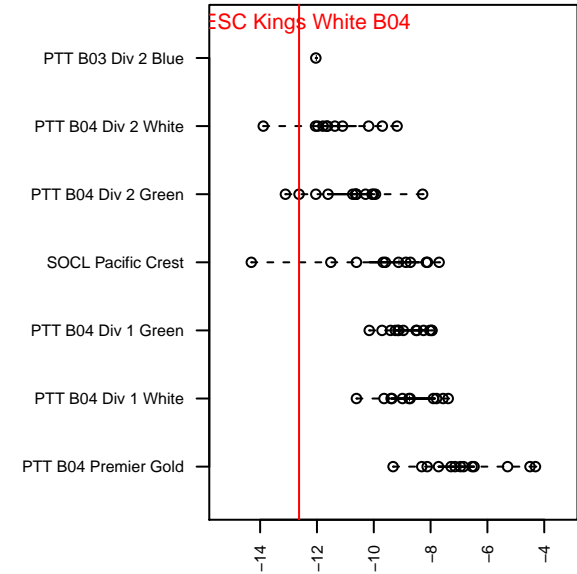

SESC Kings White B04

Southeast SC
 Portland, OR
 B04 total strength=-13
 attack=0.08 defense=0.04
 fall league = PTT B04 Div 2 Green
 spr league = Spr OYS B04 Div 2 White

alt names used:
 SESC Kings White
 SESC KINGS WHITE (OR)
 Southeast SC BU11 Kings white
 Southeast SC BU11 Kings white
 Southeast SC BU11 Kings white
 SESC KINGS WHITE

**attack and defense variance (black dot)
relative to other teams
and top 10 in region**

**attack and defense rating
relative to others at age
and all opponents in last 13 months**

Performance relative to 13 month average